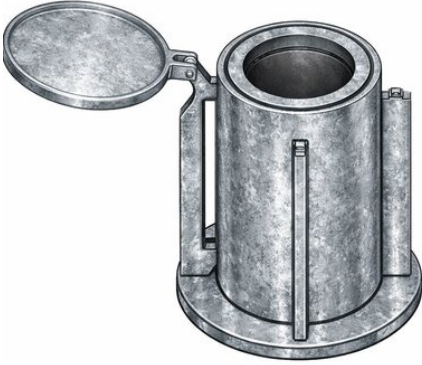

Built-In Concrete Socket for Swivel Davit Crane, Zinc Plated

Produktinformation

Built-in concrete socket with zinc plating, suitable for all Swivel Davit cranes SD.

... [Read more](#)

Built-In Concrete Socket for Swivel Davit Crane, Zinc Plated

Ritning & mått

Lyfttabell

Art.nr	Benämning	Vikt kg
77001845	CSSD	6