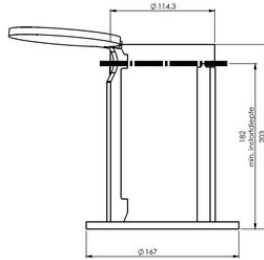

Built-In Concrete Socket for Swivel Davit Crane, Zinc Plated

Produktinformation

Built-in concrete socket with zinc plating, suitable for all Swivel Davit cranes SD.

... [Read more](#)

Built-In Concrete Socket for Swivel Davit Crane, Zinc Plated

Ritning & mått

Lyfttabell

Art.nr	Benämning	Vikt kg
77001845	CSSD	6