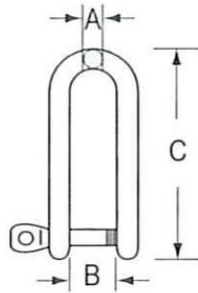

Stainless steel shackles, long model

Produktinformation

Commercial quality stainless steel long model D-shackles. Note! Lift rated stainless steel shackles can be found on product group 10.

... [Read more](#)

Stainless steel shackles, long model

Ritning & mått

Lyfttabell

Art.nr	Pin diameter mm	A mm	B mm	C mm	Vikt kg/100st
SAKH06PITKA	6	6	12	45	0,2
SAKH08PITKA	8	8	16	62	0,3
SAKH10PITKA	10	10	20	75	0,4