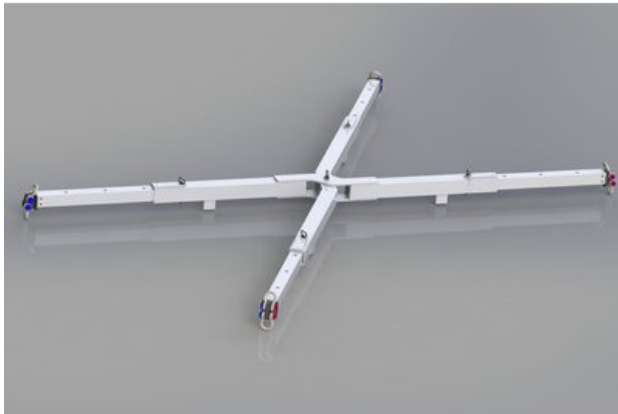

Aluminium telescope lifting beam 10 t / 4 legs

Produktinformation

Collapsible aluminium lifting frame. Can be stored in small spaces when collapsed. Easy and quick to assemble, perfect for, for example, lifting boats. The beam is also available without hooks and roundsling.

Märkning: Enligt standard, CE-märkning

Standard: EN 13155

Art.nr	Max last (WLL) ton	Bredd mm	Ca. levtid (arbetsdagar)
NOSPXALU10	10	2550 - 4130	17

Ritning & mått