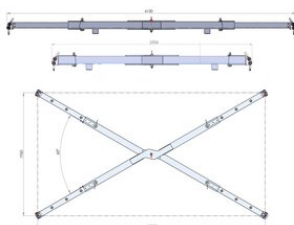

Aluminium telescope lifting beam 10 t / 4 legs

Produktinformation

Collapsible aluminium lifting frame. Can be stored in small spaces when collapsed. Easy and quick to assemble, perfect for, for example, lifting boats. The beam is also available without hooks and roundsling.

... [Read more](#)

Märkning: Enligt standard, CE-märkning

Standard: EN 13155

Aluminium telescope lifting beam 10 t / 4 legs

Ritning & mått

Lyfttabell

Art.nr	Max last (WLL) ton	Bredd mm
NOSPXALU10	10	2550 - 4130