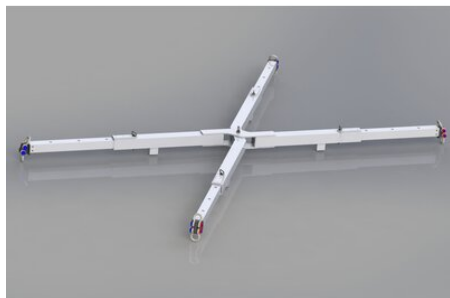

Aluminium telescope lifting beam 10 t / 4 legs

Produktinformation

Collapsible aluminium lifting frame. Can be stored in small spaces when collapsed. Easy and quick to assemble, perfect for, for example, lifting boats. The beam is also available without hooks and roundsling.

... [Read more](#)

Märkning: Enligt standard, CE-märkning

Standard: EN 13155

Aluminium telescope lifting beam 10 t / 4 legs

Ritning & mått

Lyfttabell

Art.nr	Max last (WLL) ton	Bredd mm
NOSPXALU10	10	2550 - 4130