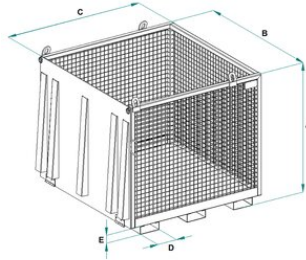

Material handling bin 2000 kg

Ritning & mått

Lyfttabell

Art.nr	Height m m	Bredd mm	Kapacitet ton	A mm	B mm	C mm	D mm	E mm	Vikt kg
NOSKOR2000	1,1	1 360	2	1 154	1 346	1 360	180	65	200