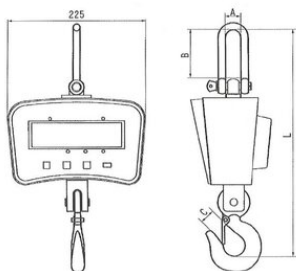

Small crane scales 1000 kg

Produktinformation

Also available for bigger loads. Battery charger is included. Operating time at one charge is approx. 100 hours. Equipped with wireless remote control with reset, hold, tare, unit change and switch off.

... [Read more](#)

Märkning: CE-märkning

Small crane scales 1000 kg

Ritning & mått

Lyfttabell

Art.nr	Max last (WLL) ton	Precision \pm kg	A mm	B mm	C mm	L mm	Vikt kg
KV1ABT	1	0,5	25	75	20	335	4,5