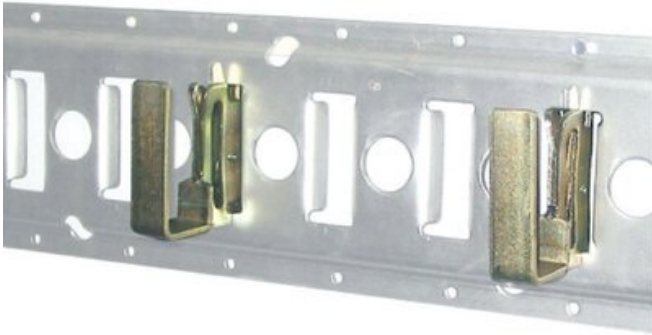

## Hanging hook for Combi-lashing track

### Product information

**Material:** Metal

**Part code**

**Code**

**Delivery time  
days**

RKOUKKU

RKOUKKU

10