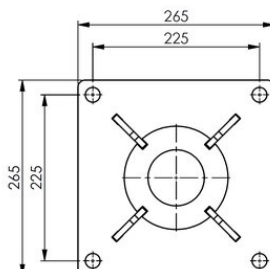

Floor Socket for Gebuwin Swivel Davit Cranes, Zinc Plated

Blueprint

Technical data / Spare Parts

Part code	Weight kg
77001847	8.5