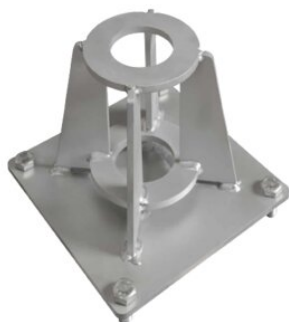

Floor Socket for Gebuwin Swivel Davit Cranes, Zinc Plated

Product information

Floor socket with zinc plating, suitable for Gebuwin Swivel Davit cranes SD.

... [Read more](#)

Material: Steel
Finish: Galvanized

Floor Socket for Gebuwin Swivel Davit Cranes, Zinc Plated

Blueprint

Technical data / Spare Parts

Part code	Weight kg
77001847	8.5