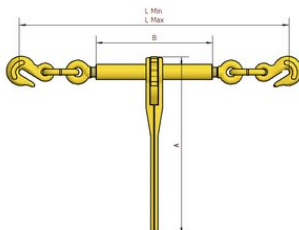

### Product information

- for short link lashing chains
- binders with direction switch and grab hook ends
- EN-load binders' hooks are equipped with locking and vanes for holding the chain in place.
- paint coated

... [Read more](#)

**Material:** Steel

**Marking:** According to standard

**Finish:** Painted, yellow

**Standard:** EN 12195-3

**Note:** The screw ends have stoppers so they don't come off the frame

## Load binders ratched type for cargo lashing EN 12195-3

### Technical data / Spare Parts

Part code	LC daN	MBL ton	Length mm	For chain Ø mm	A mm	B mm	Weight kg
VA8EN	4,000	8	584-744	8	370	255	4.8
VA10EN	6,300	12.6	604-769	10	370	255	5.6
VA13EN	10,000	20	702-852	13	370	255	6.6
VA16EN	16,000	32	740-890	16	370	260	10.5