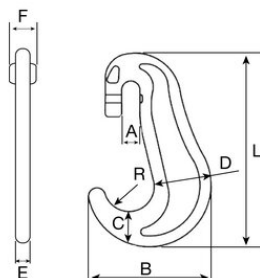

Clevis hooks for long link lashing chains

Product information

- hook is attached directly to the chain
- for long link chains

... [Read more](#)

Material: Steel

Finish: Painted, yellow

Clevis hooks for long link lashing chains

Blueprint

Technical data / Spare Parts

Part code	For chain Ø mm	A mm	B mm	C mm	D, mm	E mm	F mm	L mm	Rmm mm	Weight kg
AKOHS09	9	12,5	90,5	32	42	12,5	23	143	18,5	0.5
AKOHS11	11	15	109,5	36	50,5	15	24	177	22	0.9
AKOHS13	13	17	129	38	57	16,5	31,5	205	25,5	1.1