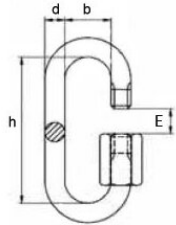

Stainless steel quick links

Product information

For extending or repairing a chain. Equipped with the screw lock.

[... Read more](#)

Material: AISI 316

Finish: Polished

Warning: Not for lifting

Stainless steel quick links

Blueprint

Technical data / Spare Parts

Part code	Diameter mm	Material Diameter mm	d mm	b mm	h mm	m mm	Weight kg/100pc
KEHPL04	4	4	4	11	33	5	1.2
KEHPL05	5	5	5	13	39	6.5	2.2
KEHPL06	6	6	6	14	45	7.5	3.6
KEHPL08	8	8	8	18	58	10	7.8
KEHPL10	10	10	10	20	69	12	13.8
KEHPL12	12	12	12	25	81	15	20