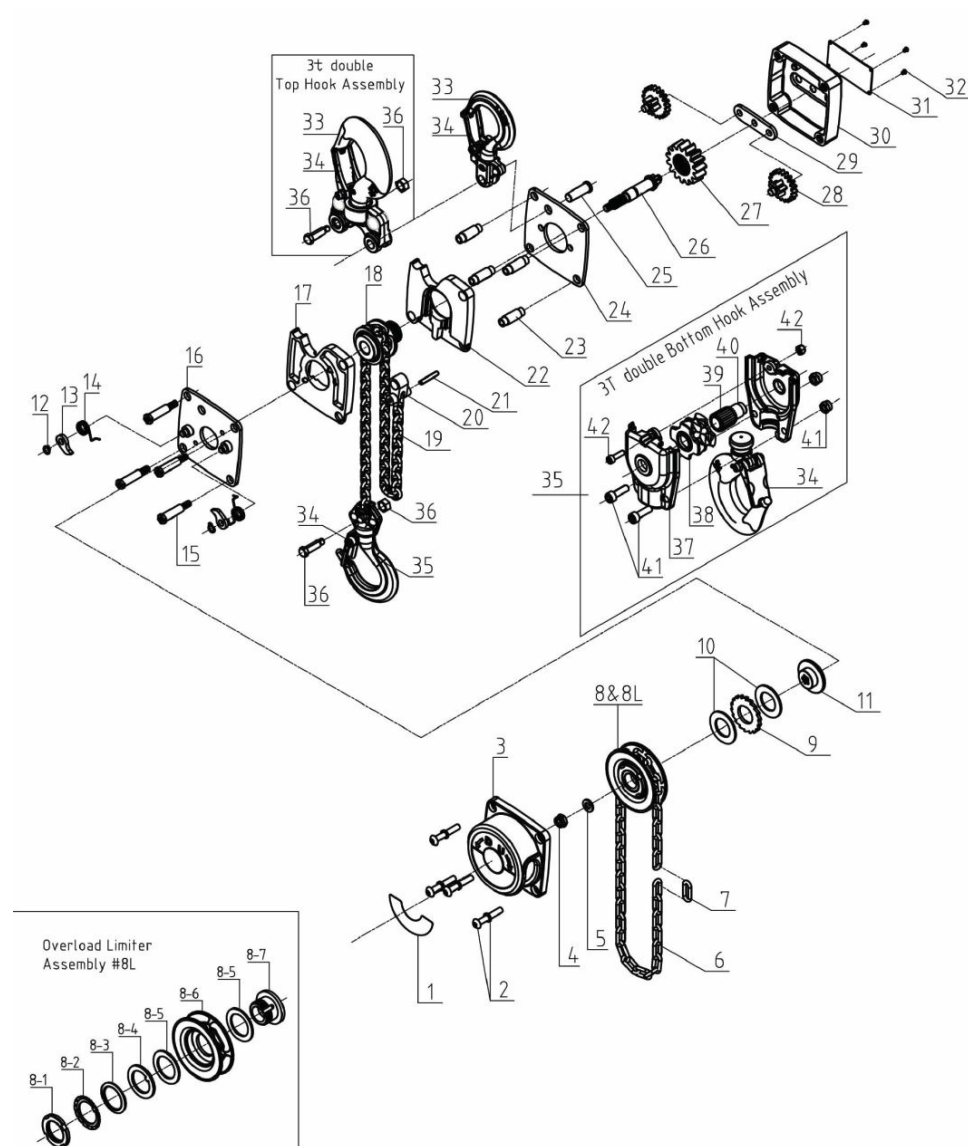

Aluminium Mini chain blocks

Spare part (product code)

Description

Suitable for hoist (product code)

KTS250AKO

Bottom hook

KTS250

KTS250YKO

Top hook

KTS250

KTS250JAR

Brake disc (1 pc)

KTS250

KTS250JAR2

Fused brake disc ass'y | Incl. discs and ratchet wheel, ym. 2025 upgrade

KTS250

KTS250SAL

Hook latch kit (1 pc)

KTS250

KTSKK2512

Hand chain | 2.5 x 12 mm

KTS250