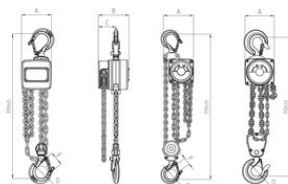

Aluminium Mini chain blocks

Blueprint

Technical data / Spare Parts

Part code	WLL ton	Lifting height m	Number of falls	Load chain mm	A mm	B mm	C mm	D, mm	E mm	F mm	H min mm mm	Weight kg
KTS250	0.25	3	1	3,2 x 9	75	77	44	32	35.5	21	225	2.6
KTS500	0.5	3	1	4,3 x 12	92	89	51	34.5	42	23	265	4.6
KTS1000	1	3	1	5,6 x 15,7	110	102	55	42.5	49.5	27	295	6.6
KTS2000	2	3	1	8 x 24	145	138	78.5	46.5	58.5	35	390	13.5
KTS3000	3	3	2	7,1 x 19,9	165	120	68	50	61.9	37	470	17

SPARE PARTS