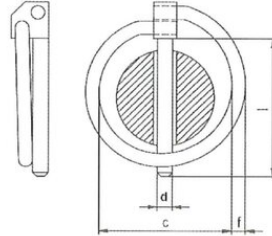

Safety linch pins

Product information

Safety linch pin equipped with a spring.

... [Read more](#)

Material: Steel

Finish: Electro galvanized

Safety linch pins

Blueprint

Technical data / Spare Parts

Part code	Pin diameter mm	dmm mm	c mm	f mm mm	l mm mm	Weight kg/100pc	Packing Qty.
RES045	4.5	4.5	34	3.4	42	2	50
RES06	6	6	41	3.4	42	2.8	50
RES08	8	8	41	3.4	42	3.5	50
RES10	10	10	41	3.4	42	4.4	50
RES12	12	12	41	3.4	42	5.72	50