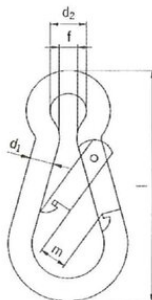

### Product information

For different attachments and suspensions with locking screw.

... [Read more](#)

**Material:** Steel

**Finish:** Electro galvanized

**Warning:** Not for lifting

## Carbine hooks with locking screw

### Technical data / Spare Parts

Part code	Length mm	d1 mm mm	l mm mm	d2 mm mm	f mm mm	m mm mm	Weight kg/100pc	Packing Qty.
KH60L	60	6	60	9	5	8	2.9	50
KH70L	70	7	70	10	8	8	4.6	50
KH80L	80	8	80	10	8	9	6.9	50
KH100L	100	10	100	15	10	12	13.4	10
KH120L	120	11	120	18	11	16	19	10
KH140L	140	12	140	20	13	19	26.5	10