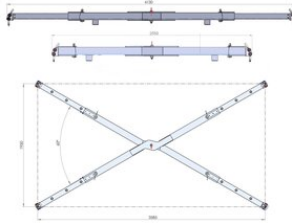

Aluminium telescope lifting beam 10 t / 4 legs

Product information

Collapsible aluminium lifting frame. Can be stored in small spaces when collapsed. Easy and quick to assemble, perfect for, for example, lifting boats. The beam is also available without hooks and roundsling.

... [Read more](#)

Material: Aluminum

Marking: According to standard, CE-marked

Standard: EN 13155

Aluminium telescope lifting beam 10 t / 4 legs

Blueprint

Technical data / Spare Parts

Part code	WLL ton	Width mm
NOSPXALU10	10	2550 - 4130