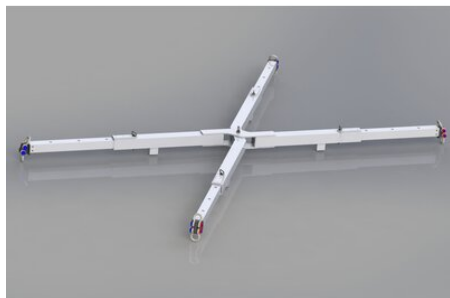

Aluminium telescope lifting beam 10 t / 4 legs

Product information

Collapsible aluminium lifting frame. Can be stored in small spaces when collapsed. Easy and quick to assemble, perfect for, for example, lifting boats. The beam is also available without hooks and roundsling.

... [Read more](#)

Material: Aluminum

Marking: According to standard, CE-marked

Standard: EN 13155

Aluminium telescope lifting beam 10 t / 4 legs

Blueprint

Technical data / Spare Parts

Part code	WLL ton	Width mm
NOSPXALU10	10	2550 - 4130