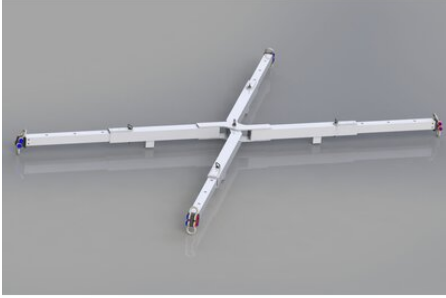

Aluminium telescope lifting beam 10 t / 4 legs

Product information

Collapsible aluminium lifting frame. Can be stored in small spaces when collapsed. Easy and quick to assemble, perfect for, for example, lifting boats. The beam is also available without hooks and roundsling.

... [Read more](#)

Material: Aluminum

Marking: According to standard, CE-marked

Standard: EN 13155

Aluminium telescope lifting beam 10 t / 4 legs

Blueprint

Technical data / Spare
Parts

Part code	WLL ton	Width mm
NOSPXALU10	10	2550 - 4130