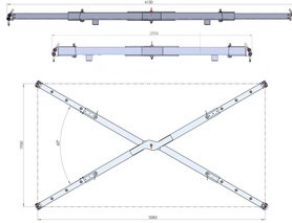

Aluminium telescope lifting beam 10 t / 4 legs

Product information

Collapsible aluminium lifting frame. Can be stored in small spaces when collapsed. Easy and quick to assemble, perfect for, for example, lifting boats. The beam is also available without hooks and roundsling.

... [Read more](#)

Material: Aluminum

Marking: According to standard, CE-marked

Standard: EN 13155

Aluminium telescope lifting beam 10 t / 4 legs

Blueprint

Technical data / Spare
Parts

Part code	WLL ton	Width mm
NOSPXALU10	10	2550 - 4130