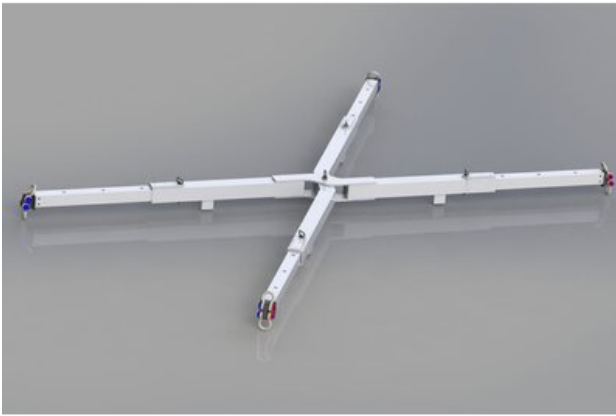

Aluminium telescope lifting beam 10 t / 4 legs

Product information

Collapsible aluminium lifting frame. Can be stored in small spaces when collapsed. Easy and quick to assemble, perfect for, for example, lifting boats. The beam is also available without hooks and roundsling.

Material: Aluminum

Marking: According to standard, CE-marked

Standard: EN 13155

Part code	WLL ton	Width mm	Delivery time days
NOSPXALU10	10	2550 - 4130	17

Blueprint