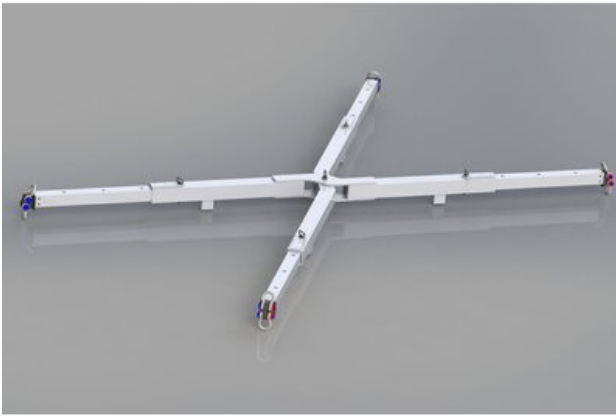

## Aluminium telescope lifting beam 10 t / 4 legs

### Product information

Collapsible aluminium lifting frame. Can be stored in small spaces when collapsed. Easy and quick to assemble, perfect for, for example, lifting boats. The beam is also available without hooks and roundsling.

**Material:** Aluminum

**Marking:** According to standard, CE-marked

**Standard:** EN 13155

Part code	WLL ton	Width mm	Delivery time days
NOSPXALU10	10	2550 - 4130	1