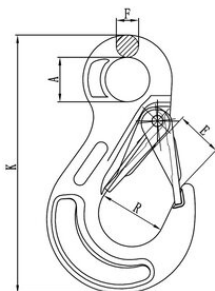

Eye sling hook with latch, grade 80

Product information

Hook is equipped with spring loaded safety latch.

... [Read more](#)

Material: Steel

Marking: According to standard, CE-marked

Temperature range: -40 - (+)200°C / 400°C = WLL 75%

Finish: Painted, yellow

Standard: EN 1677-2

Warning: Not to be heat-treated

Safety factor: 4:1

Grade: 8

Eye sling hook with latch, grade 80

Blueprint

Technical data / Spare Parts

Part code	WLL ton	For chain Ø mm	K mm	E mm	F mm	R mm	A mm	Weight kg
SALK6	1.12	6	116	20,5	10	30	20	0.3
SALK78	2	7/8	141,5	26	12	38,5	25	0.4
SALK10	3.15	10	173,5	26	12	38,5	34,5	0.9
SALK13	5.3	13	217,5	39	19	55	43	1.7
SALK16	8	16	252	43	25	64	50	3.2
SALK20	12.5	20	305	56,5	26	87	61	5.8
SALK22	15	22	344	61	30	97,5	68	8.5
SALK26	21.2	26	392,5	77	38	112,5	63	13
SALK32	31.5	32	480	102	37	112	88	17
SALK36	40	36	n.530	109	-	-	72	32.3
SALK40	50	40	n.580	124	-	-	84	47

Spare part (product code)	Description	Fit for hook (product code)
SALKVO6S	Latch kit 6 mm Include latch, spring and pin/nut	SALK6
SALKVO78S	Latch kit 7/8 mm Include latch, spring and pin/nut	SALK78
SALKVO10S	Latch kit 10 mm Include latch, spring and pin/nut	SALK10
SALKVO13S	Latch kit 13 mm Include latch, spring and pin/nut	SALK13
SALKVO16S	Latch kit 16 mm Include latch, spring and pin/nut	SALK16
SALKVO20S	Latch kit 20 mm Include latch, spring and pin/nut	SALK20
SALKVO22S	Latch kit 22 mm Include latch, spring and pin/nut	SALK22
SALKVO26S	Latch kit 26 mm Include latch, spring and pin/nut	SALK26
SALKVO32S	Latch kit 32 mm Include latch, spring and pin/nut	SALK32