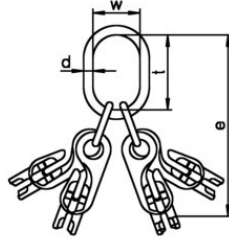

### Product information

**General:** For 3 and 4-leg slings with shortening element.

... [Read more](#)

---

**Temperature range:** -40 °C up to 200 °C

**Safety factor:** 4:1

**Grade:** 12

### Technical data / Spare Parts

Part code	Code	Chain diameter	WLL ton	can be used with single hook acc. DIN15401 up to nr.	WLL 45-60° ton	d mm	t mm	w mm mm	e mm	Weight kg
NRLI124H07	GTVK/SUN 4-7	7	5	10	3.55	27	190	110	368	6.35
NRLI124H08	GTVK/SUN 4-8	8	6.3	10	4.5	27	190	110	368	6.39
NRLI124H10	GTVK/SUN 4-10	10	10.6	12	7.5	30	190	110	433	10.94
NRLI124H13	GTVK/SUN 4-13	13	17	12	11.8	38	275	150	616	25.35
NRLI124H16	GTVK/SUN 4-16	16	25.6	12	18.3	38	275	150	658	37.17