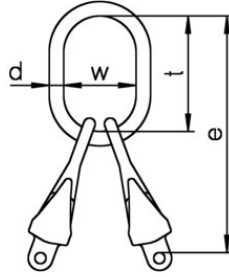

### Product information

**General:** For 2-leg slings with shortening element.

[... Read more](#)

---

**Temperature range:** -40 °C up to 200 °C

**Safety factor:** 4:1

**Grade:** 12

### Technical data / Spare Parts

Part code	Code	Chain diameter	WLL ton	can be used with single hook acc. DIN15401 up to nr.	WLL 45-60° ton	d mm	t mm	w mm mm	e mm	Weight kg
NRL1207	GTVK/SUN 2-7	7	3.35	6	2.36	19	160	95	284	2.62
NRL1208	GTVK/SUN 2-8	8	4.25	6	3	19	160	95	284	2.64
NRL1210	GTVK/SUN 2-10	10	7.1	10	5	23	170	105	328	4.83
NRL1213	GTVK/SUN 2-13	13	11.2	10	8	30	190	110	391	10.54
NRL1216	GTVK/SUN 2-16	16	17	12	12.2	38	275	150	508	18.33