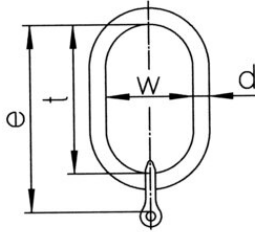

1 Special Clevis Sub-Assembly GTKR/SUN

Product information

General: For 1-leg slings.

[... Read more](#)

Temperature range: -40 °C up to 200 °C

Safety factor: 4:1

Grade: 12

1 Special Clevis Sub-Assembly GTKR/SUN

Blueprint

Technical data / Spare Parts

Part code	Code	Chain diameter	WLL ton	can be used with single hook acc. DIN15401 up to nr.	d mm	t mm	w mm mm	e mm	Weight kg
NOR1207OME	GTKR/SUN 1-7	7	2.36	4	14	120	70	163	0.66
NOR1208OME	GTKR/SUN 1-8	8	3	5	17	140	80	183	0.92
NOR1210OME	GTKR/SUN 1-10	10	5	6	19	160	95	211	1.55
NOR1213OME	GTKR/SUN 1-13	13	8	10	27	190	110	254	3.34
NOR1216OME	GTKR/SUN 1-16	16	12.2	12	30	190	110	268	4.92