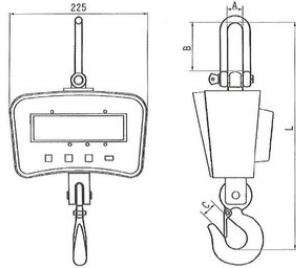

... [Read more](#)

Features: Precision class OIML III and protection class IP54

Material: Steel

Marking: CE-marked

Small crane scales 1000 kg

Blueprint

Technical data / Spare Parts

Part code	WLL ton	Precision \pm kg	A mm	B mm	C mm	L mm	Weight kg
KV1ABT	1	0,5	25	75	20	335	4.5

SPARE PARTS

Spare part (product code)	Description
KVABTLATURI	Battery charger
KVABTKAUKO	Remote control
KVAKKUP	Battery 6 V / 5 Ah

Also other spare parts available with a delivery time, ask our sales for more information