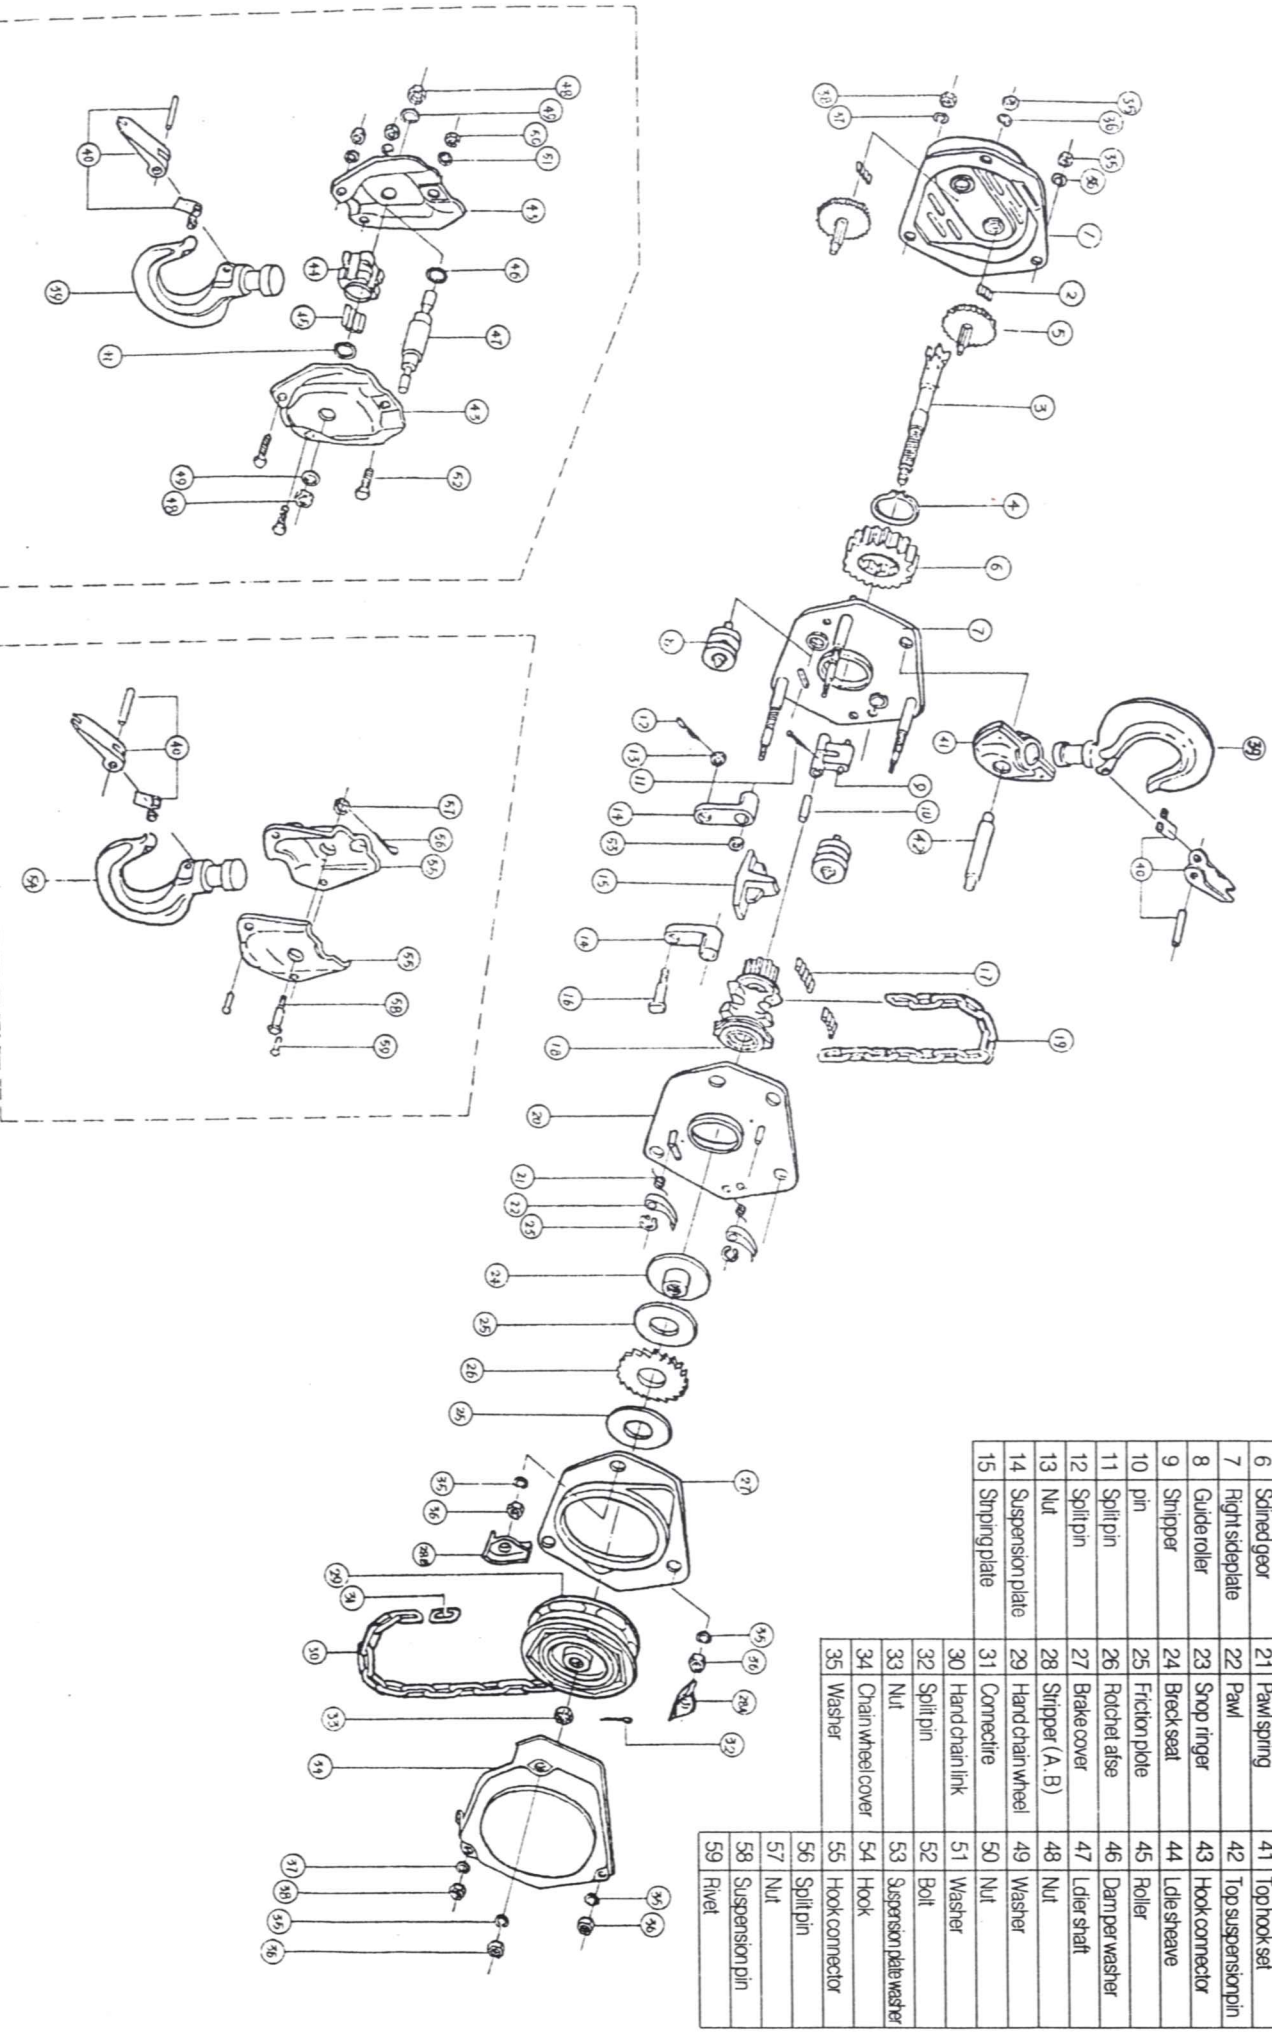

HSB SERIES SPARE PARTS

1	Sheet cover	16	Suspension pin	36	Nut
2	Roller	17	Roller	37	Washer
3	Disc gear	18	Load chain sprocket	38	Nut
4	Input shaft	19	Load chain	39	Hook
5	Snapping	20	Left side plate	40	Latch clamp
6	Spined gear	21	Pawl spring	41	Top hook set
7	Right side plate	22	Pawl	42	Top suspension pin
8	Guide roller	23	Snop fringer	43	Hook connector
9	Stripper	24	Breck seat	44	Idle streave
10	pin	25	Friction pole	45	Roller
11	Spill pin	26	Rotchel atse	46	Damper washer
12	Spill pin	27	Brake cover	47	Lder shaft
13	Nut	28	Stripper (A, B)	48	Nut
14	Suspension plate	29	Hand chain wheel	49	Washer
15	Shping plate	30	Connectre	50	Nut
		31	Hand chain link	51	Washer
		32	Spill pin	52	Boil
		33	Nut	53	Suspension plate washer
		34	Chain wheel cover	54	Hook
		35	Washer	55	Hook connector
				56	Spill pin
				57	Nut
				58	Suspension pin
				59	Rivet