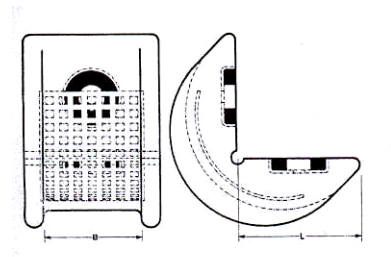

* Products marked with star are not stock articles. Delivery time after order appr. 4 weeks