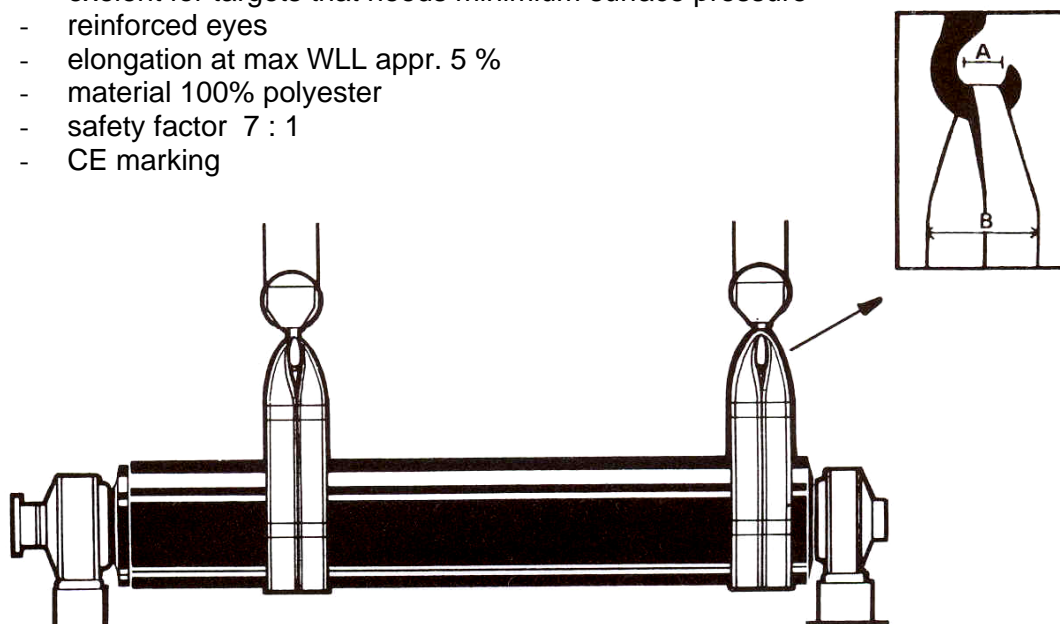

WEBBING SLINGS

WEBBING SLINGS FOR HEAVY INDUSTRY

- extra wide webbing slings for extra heavy loads in machine industry
- excellent for targets that need minimum surface pressure
- reinforced eyes
- elongation at max WLL appr. 5 %
- material 100% polyester
- safety factor 7 : 1
- CE marking

WLL	14000 KG	22000 KG	35000 KG	40000 KG
Width B	600 mm	450 mm	600 mm	1000 mm
Eye A	150 mm	110 mm	150 mm	400 mm
PRODUCT CODE				
Length				
2 m		NOM2202		
3 m	NOM1403	NOM2203	NOM3503	NOM4003
4 m	NOM1404	NOM2204	NOM3504	NOM4004
5 m	NOM1405	NOM2205	NOM3505	NOM4005
6 m	NOM1406	NOM2206	NOM3506	NOM4006
8 m	NOM1408	NOM2208	NOM3508	NOM4008
10 m	NOM1410	NOM2210	NOM3510	NOM4010

Last number(s) are/is length code.
For example product code for 22000 kg 12m is **NOM2212**

Delivery time appr. 4 weeks after the order

All slings are produced according to the EU standards