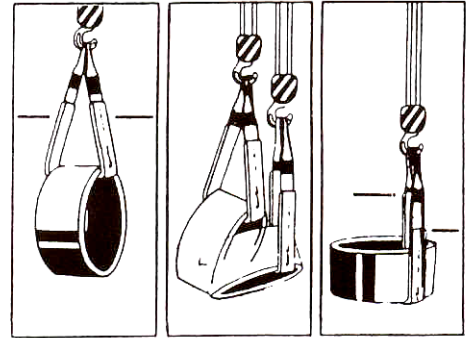

### WEBBING SLINGS; EYES IN BOTH ENDS SINGLE

- extra wide bodied slings
- perfect in places where is necessary, that the pressure is minimal for the thing that you lift, for example lifting of boats
- reinforced eyes in standard
- available also without eye reinforcement
- material 100% polyester
- safety factor 7 : 1
- CE marking

Last number(s) are/is length code.

For example product code for 3000 kg 12m webbing strop is **SNVY312**

Thanks to our own production unit we can offer also different types, length and WLL 's in very short delivery time. All strops are produced according to the EU standards

# WEBBING SLINGS

## WEBBING SLINGS SECUTEX

- double layer lifting slings covered with special plastic
- "long life" slings
- for lifting of sharp-edged things without special corner protectors
- reinforced eyes
- available also partially covered strops
- material 100% polyester
- safety factor 7 : 1
- CE marking