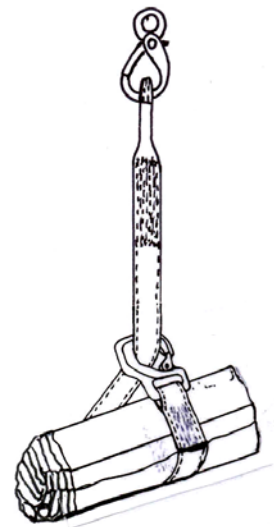

WEBBING SLINGS

WEBBING SLINGS WITH HOOK FOR CHOKE HITCH

- webbing strops with special hook, that tight automatic when lifting
- material 100% polyester
- safety factor 7 : 1 (strop) ja 4 : 1 (hook)
- CE marking

WLL	1600 KG	2200 KG
Colour	green	yellow
Width	60 mm	75 mm

PRODUCT CODE		
Length		
1 m	NVK1601	NVK2201
2 m	NVK1602	NVK2202
3 m	NVK1603	NVK2203
4 m	NVK1604	NVK2204
5 m	NVK1605	NVK2205
6 m	NVK1606	NVK2206
8 m	NVK1608	NVK2208
10 m	NVK1610	NVK2210

Last number(s) are/is length code.
For example product code for 1600 kg 12m is **NVK1612**

All strops are produced according to EU standards